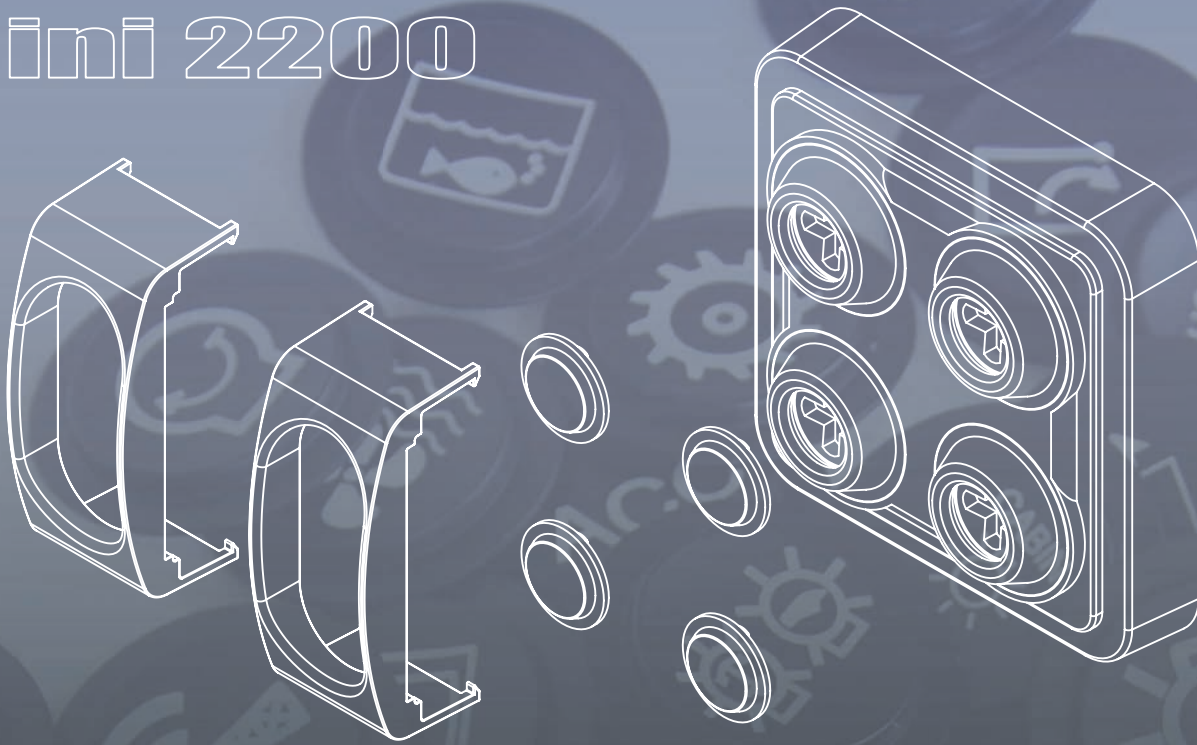

POWERKEY ULTIMATE

Mini 2200

YOUR NEEDS
ARE DYNAMIC,
CHOOSE A
PRODUCT THAT
ADAPTS TO YOU.