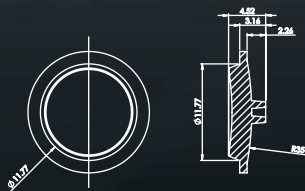

POWERKEY ULTIMATE

Mini 2200

YOUR NEEDS
ARE DYNAMIC,
CHOOSE A
PRODUCT THAT
ADAPTS TO YOU.