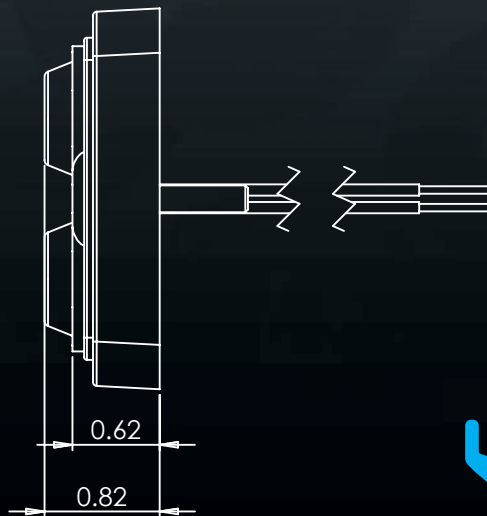

POWERKEY ULTIMATE

Mini 2200

YOUR NEEDS
ARE DYNAMIC,
CHOOSE A
PRODUCT THAT
ADAPTS TO YOU.