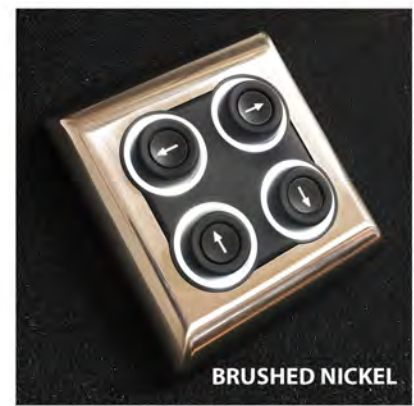

POWERKEY ULTIMATE MINI BEZELS

Learn more at www.hmisystems.net

Need Some Extra Attention To Your Keypads?

The new primary colors and luxury metal finishes from HMI Systems has you covered!

PART NUMBER	FINISH DESCRIPTION
MC0665-RD	RED 485C
MC0665-TW	YELLOW 012C
MC0665-BL	BLUE 072X
MC0665-GR	GREEN 7733C
MC0665-GAU	GLOSS GOLD
MC0665-BRZ	BRUSHED BRONZE
MC0665-BAU	BRUSHED GOLD
MC0665-CR	CHROME
MC0665-BN	BRUSHED NICKEL

POWERKEY ULTIMATE

Mini Bezel

YOUR NEEDS
ARE DYNAMIC,
CHOOSE A
PRODUCT THAT
ADAPTS TO YOU.