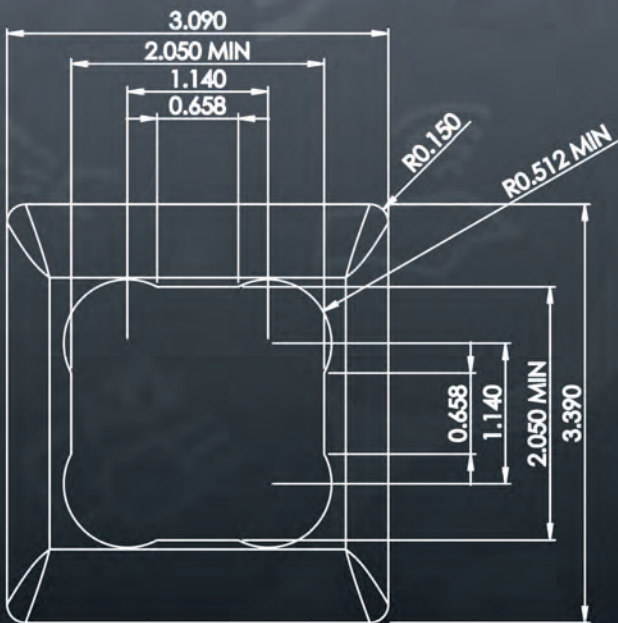

POWERKEY ULTIMATE

Mini Bezel

YOUR NEEDS
ARE DYNAMIC,
CHOOSE A
PRODUCT THAT
ADAPTS TO YOU.