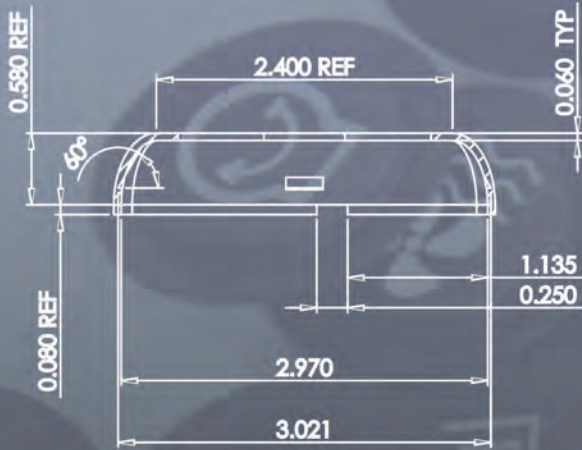

POWERKEY ULTIMATE

Mini Bezel

YOUR NEEDS
ARE DYNAMIC,
CHOOSE A
PRODUCT THAT
ADAPTS TO YOU.