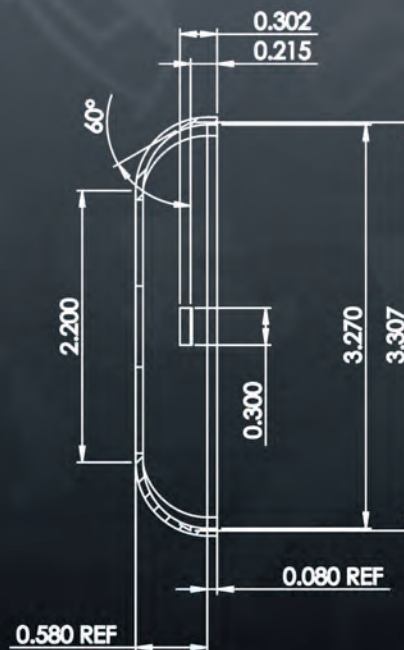

POWERKEY ULTIMATE

Mini Bezel

YOUR NEEDS
ARE DYNAMIC,
CHOOSE A
PRODUCT THAT
ADAPTS TO YOU.