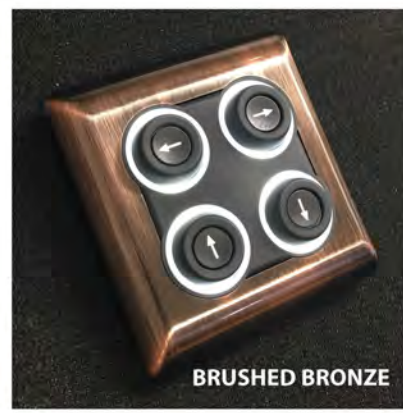

POWERKEY ULTIMATE MINI BEZELS

Learn more at www.hmisystems.net

Need Some Extra Attention To Your Keypads?

The new primary colors and luxury metal finishes from HMI Systems has you covered!

PART NUMBER	FINISH DESCRIPTION
MC0665-RD	RED 485C
MC0665-TW	YELLOW 012C
MC0665-BL	BLUE 072X
MC0665-GR	GREEN 7733C
MC0665-GAU	GLOSS GOLD
MC0665-BRZ	BRUSHED BRONZE
MC0665-BAU	BRUSHED GOLD
MC0665-CR	CHROME
MC0665-BN	BRUSHED NICKEL

POWERKEY ULTIMATE

Mini Bezel

YOUR NEEDS
ARE DYNAMIC,
CHOOSE A
PRODUCT THAT
ADAPTS TO YOU.